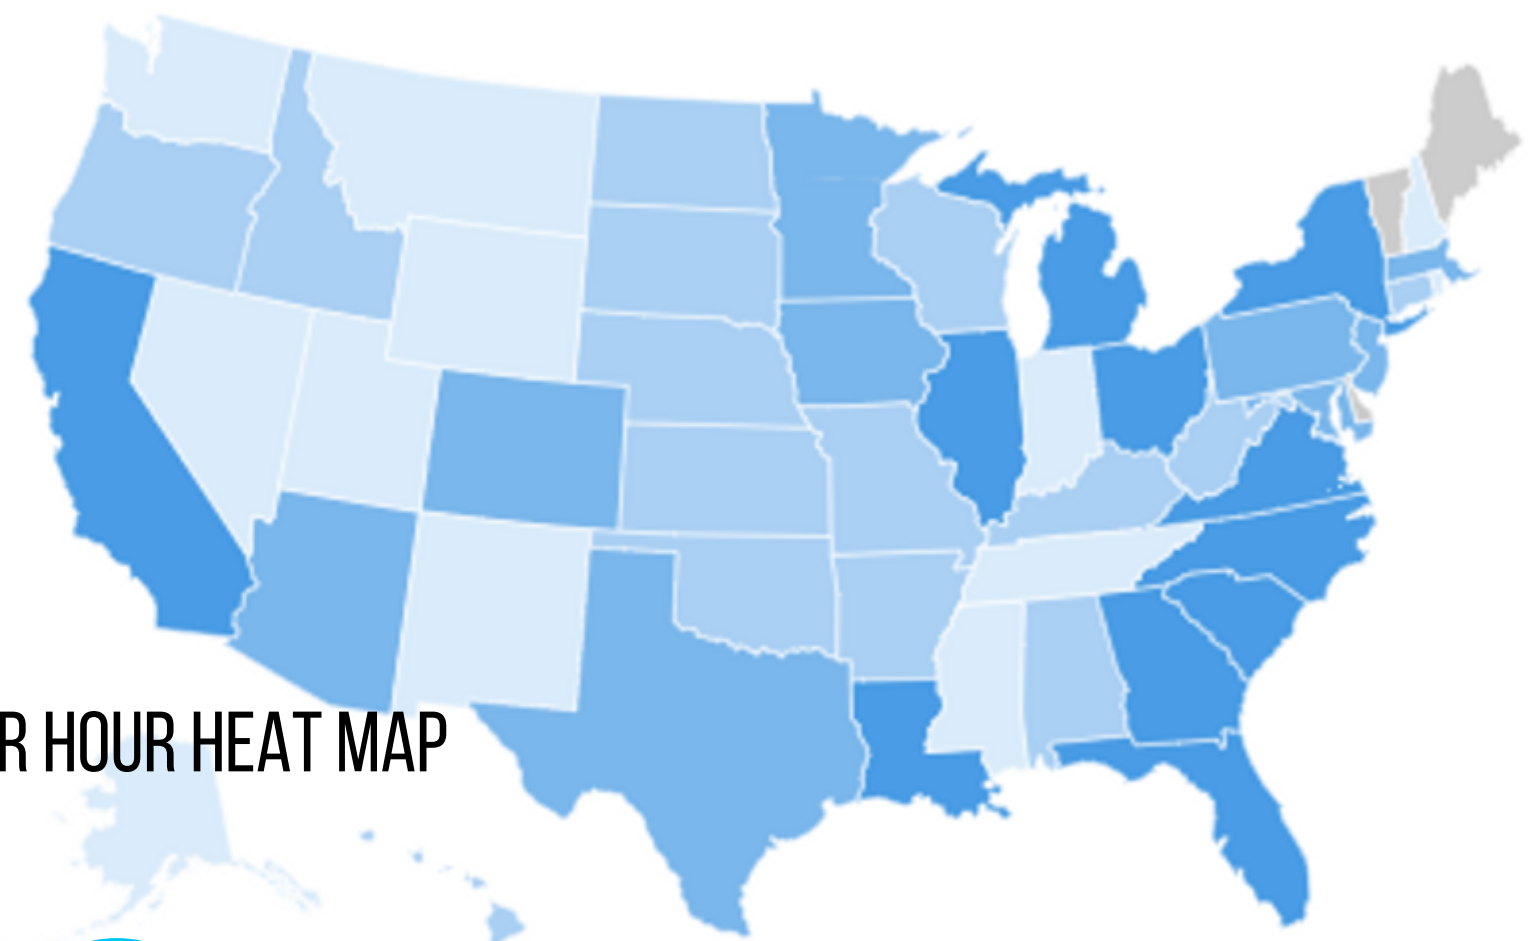

DNA of a Top 25 community engagement program

- OCTOBER IS THE TOP MONTH FOR SERVICE 
- 56% OF HOURS ARE SERVED ON FRI, SAT, SUN.

HELPER HELPER HOUR HEAT MAP

On average the top 25 schools have 30 partner organizations
And host 154 Events throughout the year