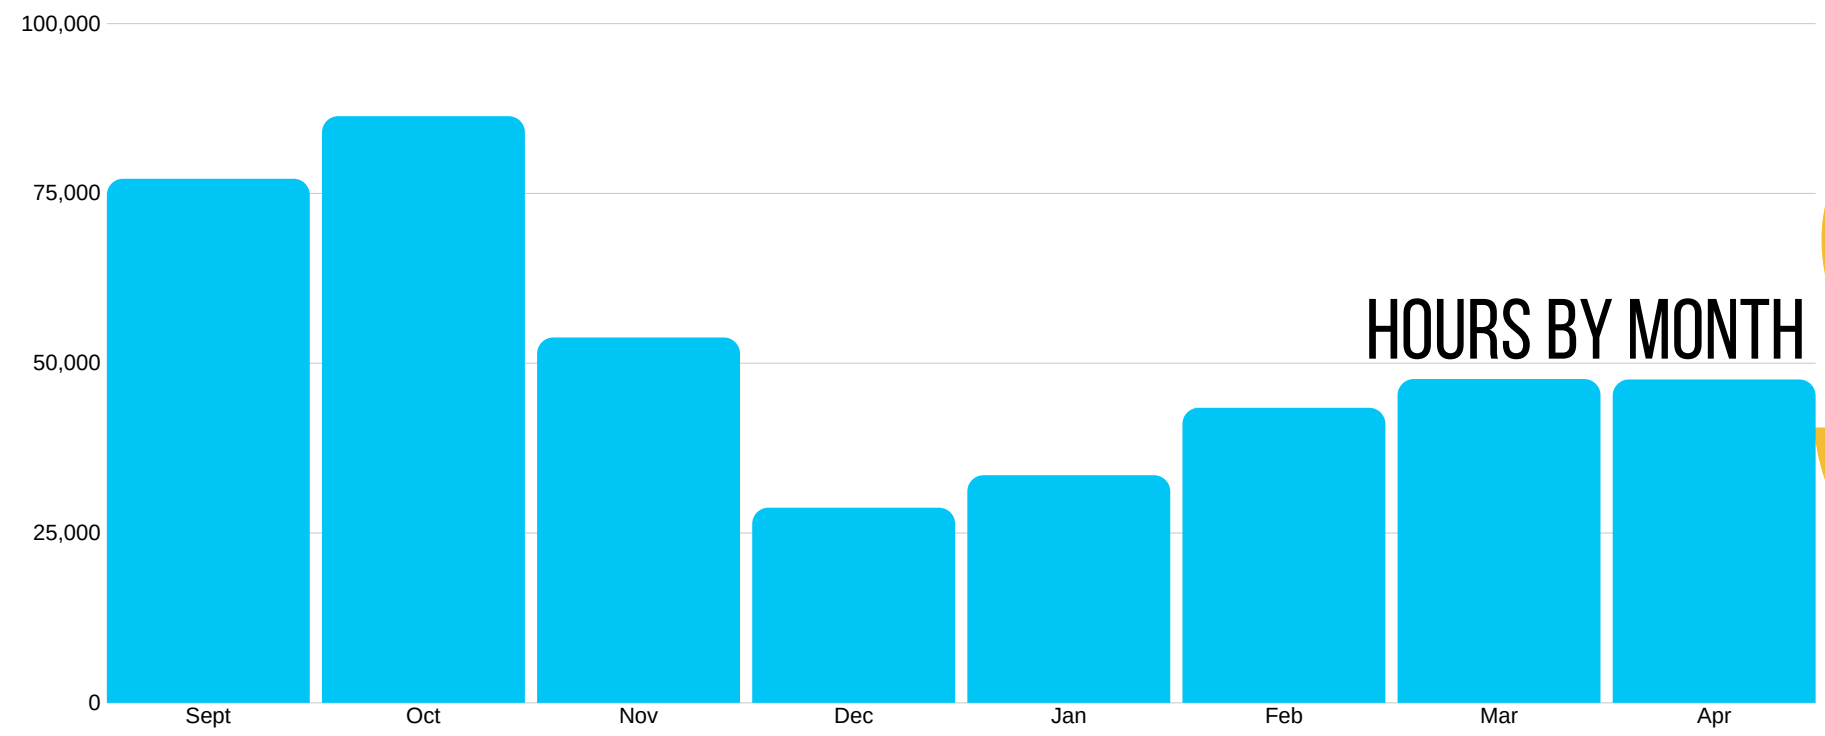

2018-2019

#HelperHelper REPORT

NCAA DI, DII, DIII

15,660 OPPORTUNITIES
474,282 HOURS

2018-2019
Helper Helper REPORT

During the 2018-2019 school year, student-athletes from 46 states put forth a tremendous effort out in their local communities volunteering. Helper Helper is honored to work with these institutions and help encourage student-athletes to make a lasting impact. Throughout the year, student-athletes and staff used the Helper Helper app and online portal to coordinate and track their service efforts. This report highlights top teams, top schools, and the winners of both challenges we hosted this year.