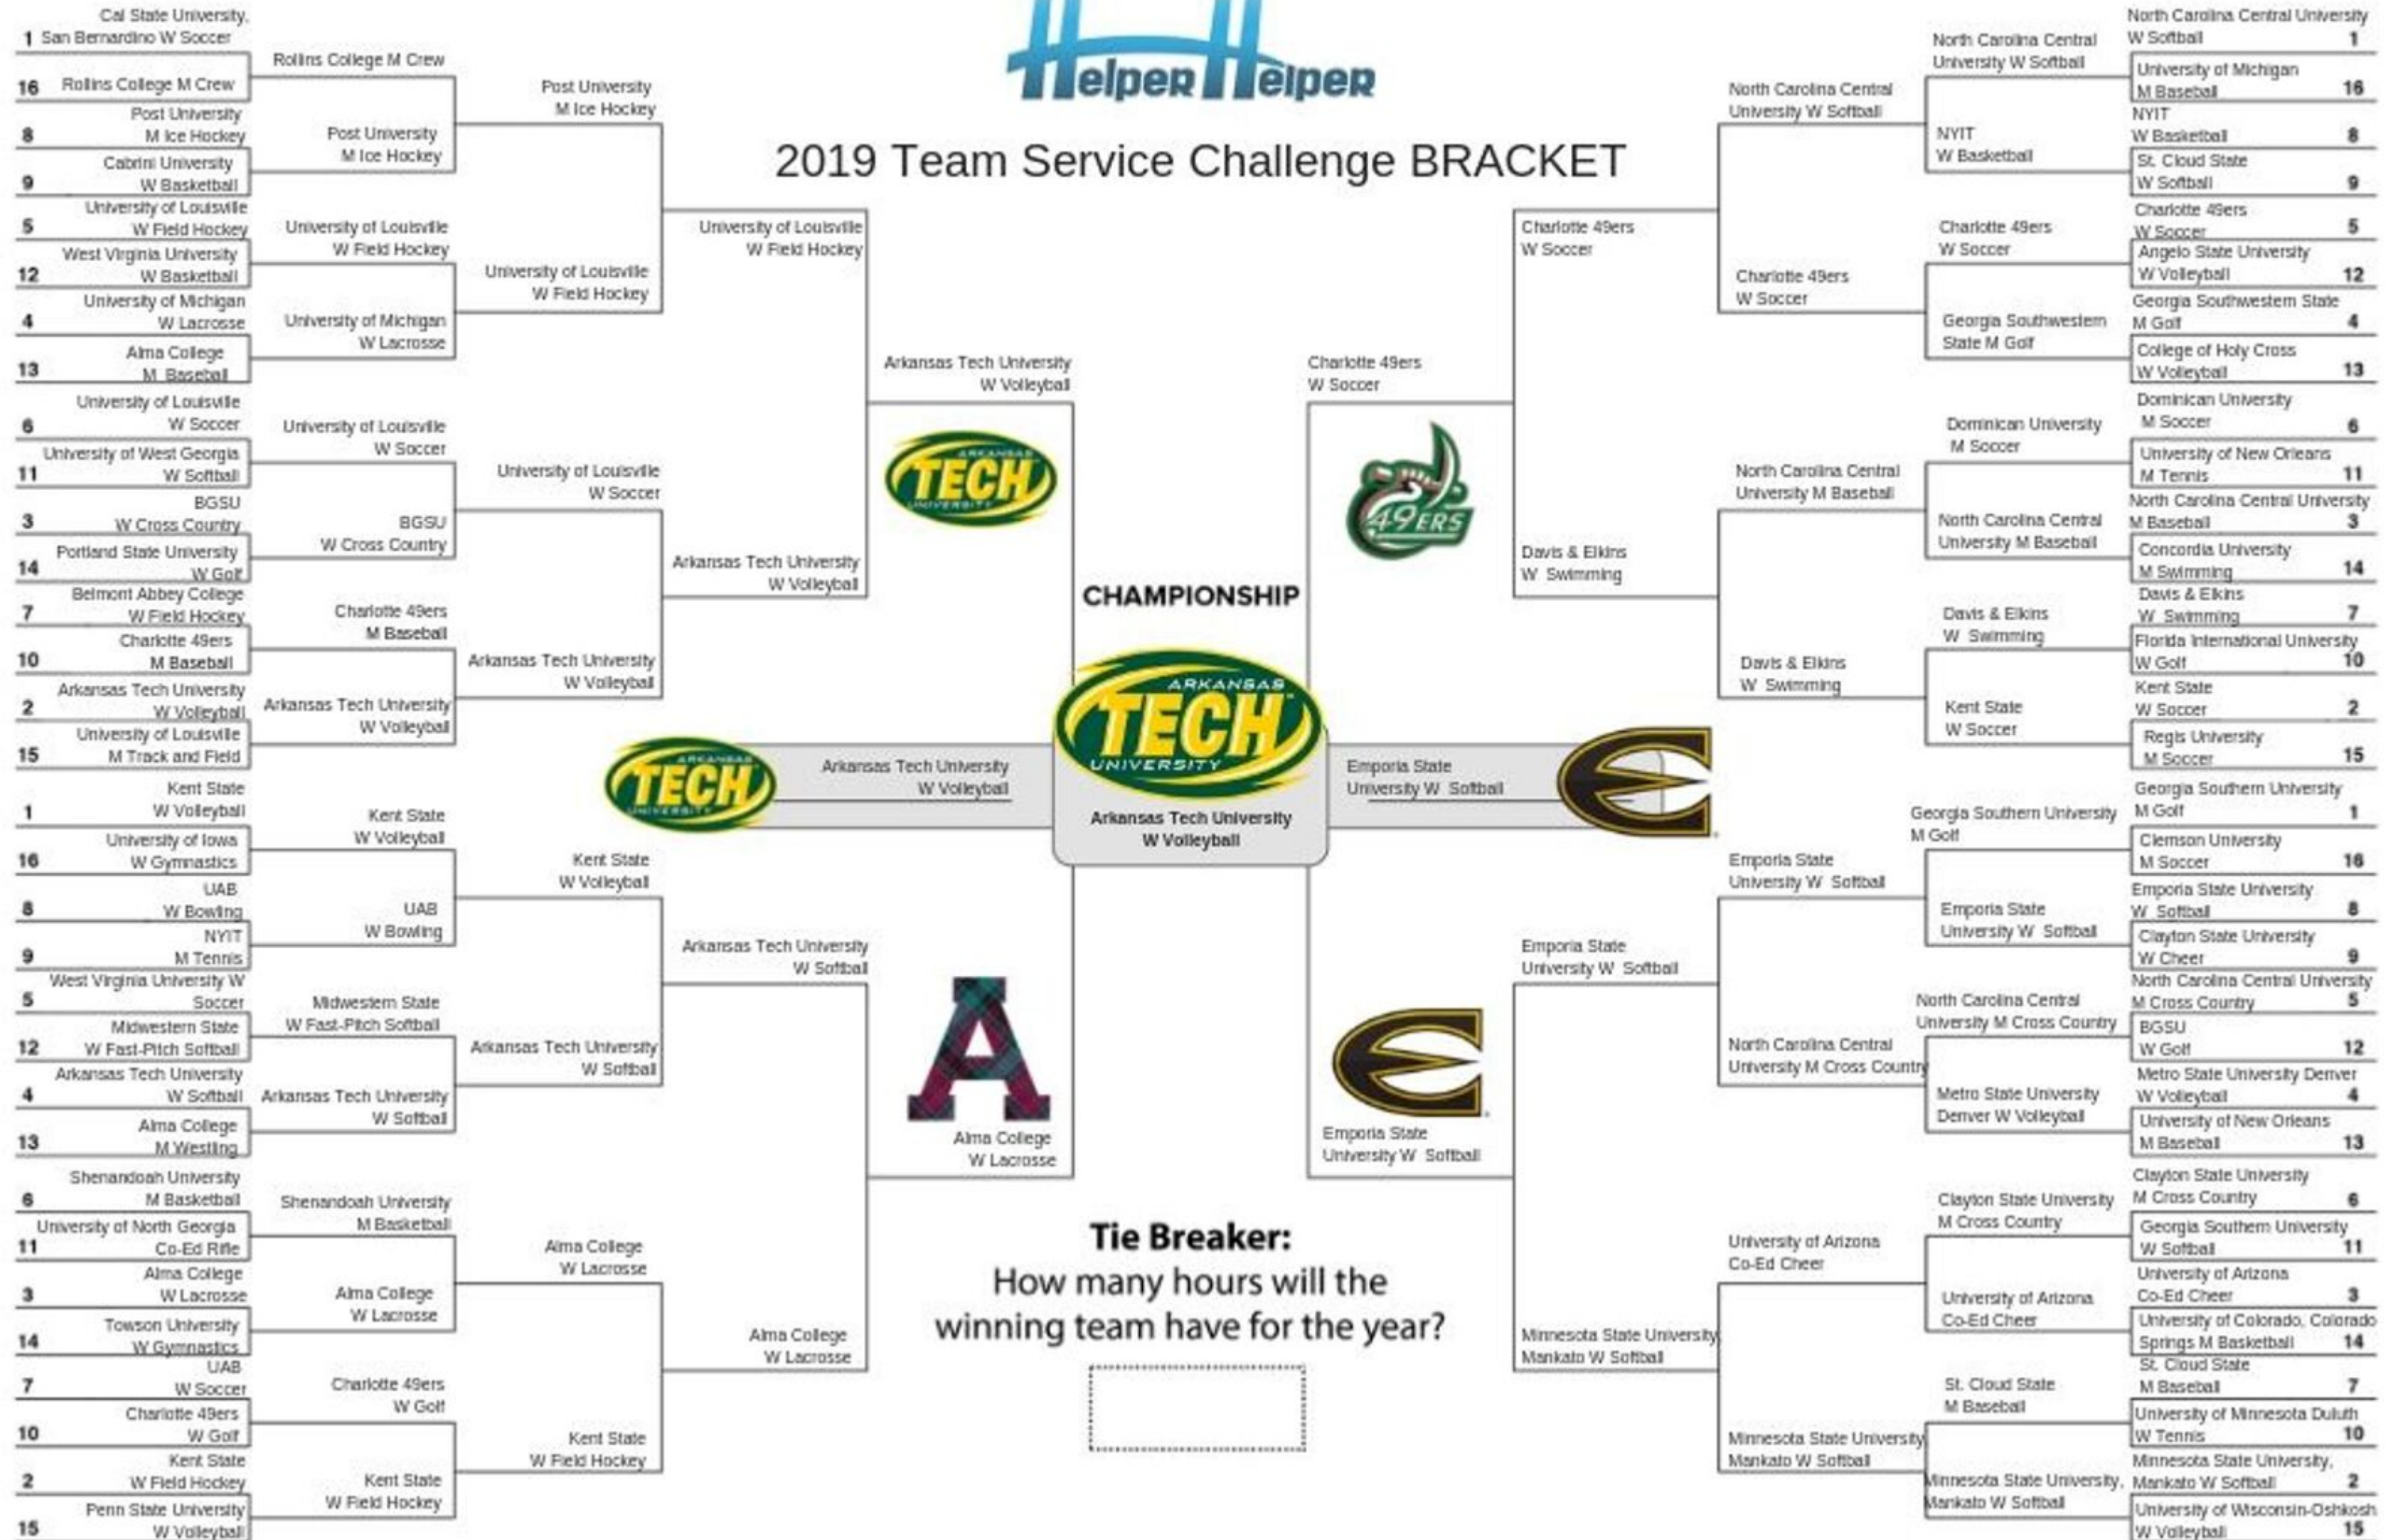

MOST

MONTH WITH THE MOST HOURS SERVED

MEN'S BASEBALL

SPORTS MOST HOURS LOGGED

WOMEN'S SOFTBALL

2019

SPRING TEAM COMPETITION

2019 Team Service Challenge BRACKET