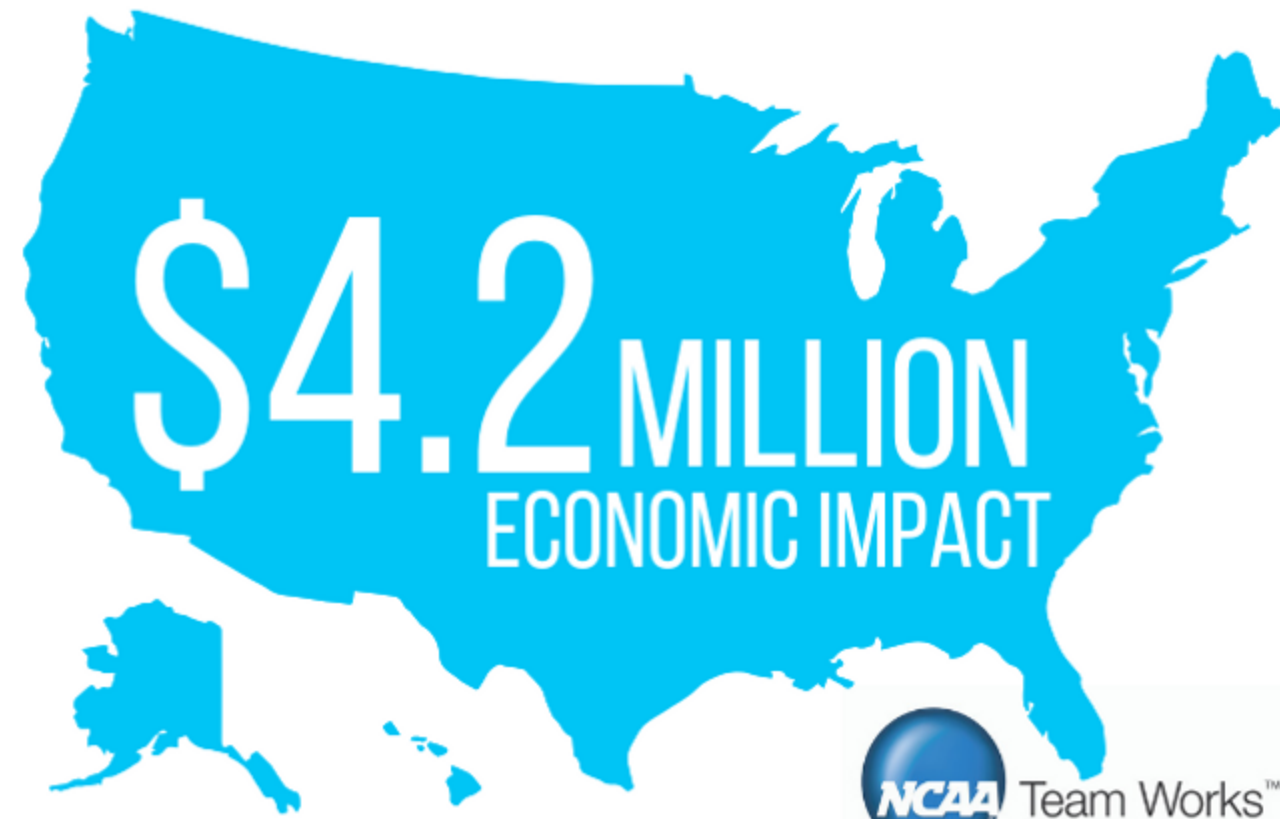

MOST

MONTH WITH THE MOST HOURS SERVED

MEN'S BASEBALL

SPORTS MOST HOURS LOGGED

WOMEN'S SOFTBALL